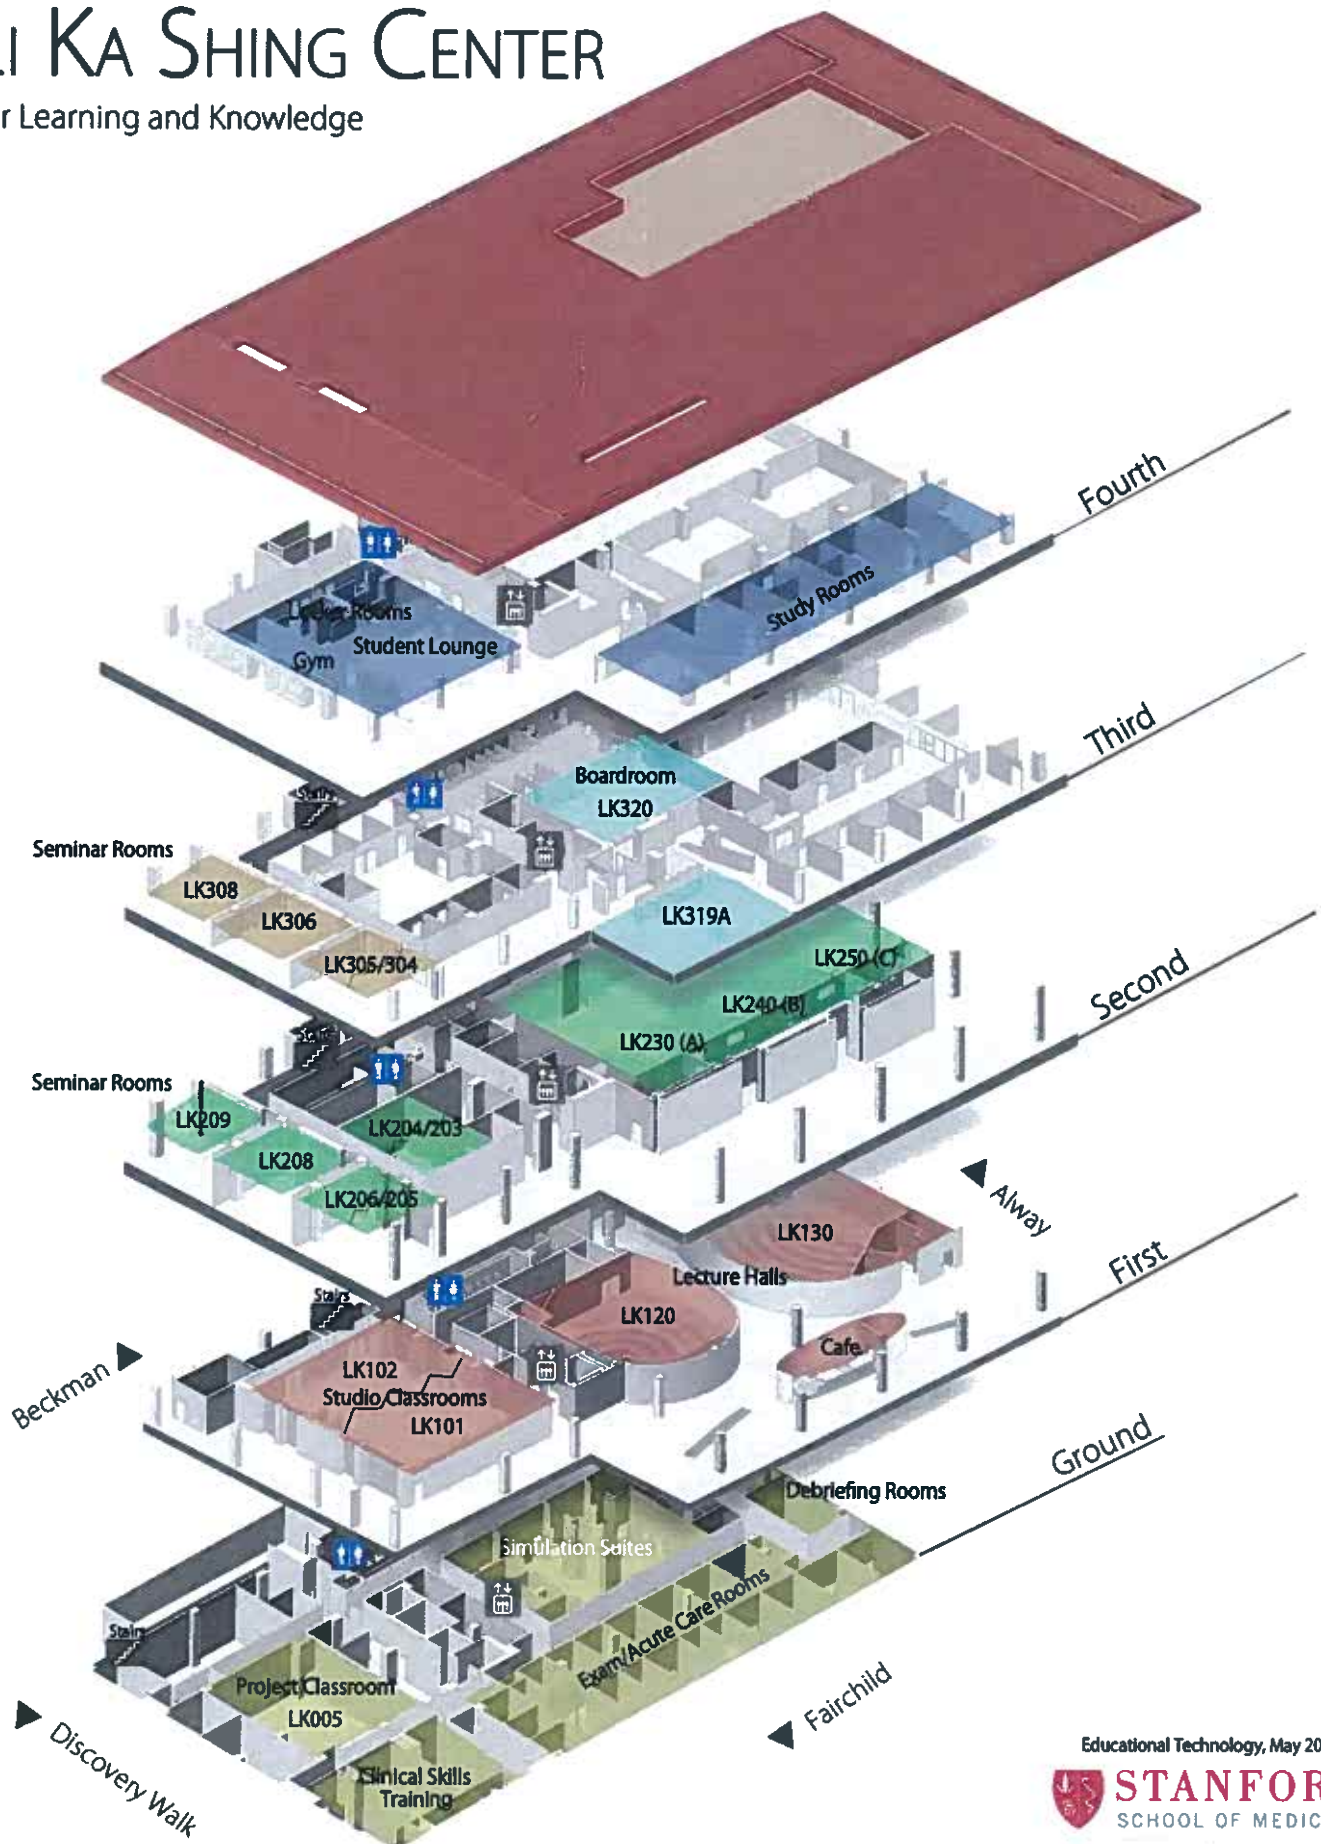

LI KA SHING CENTER

Ground (G) Floor Plan

Stanford University Medical Center

▲ Fairchild

▲ Alway

▲ Discovery Walk

Beckman ▼

LI KA SHING CENTER

For Learning and Knowledge

Educational Technology, May 2012

Stanford University Medical Center